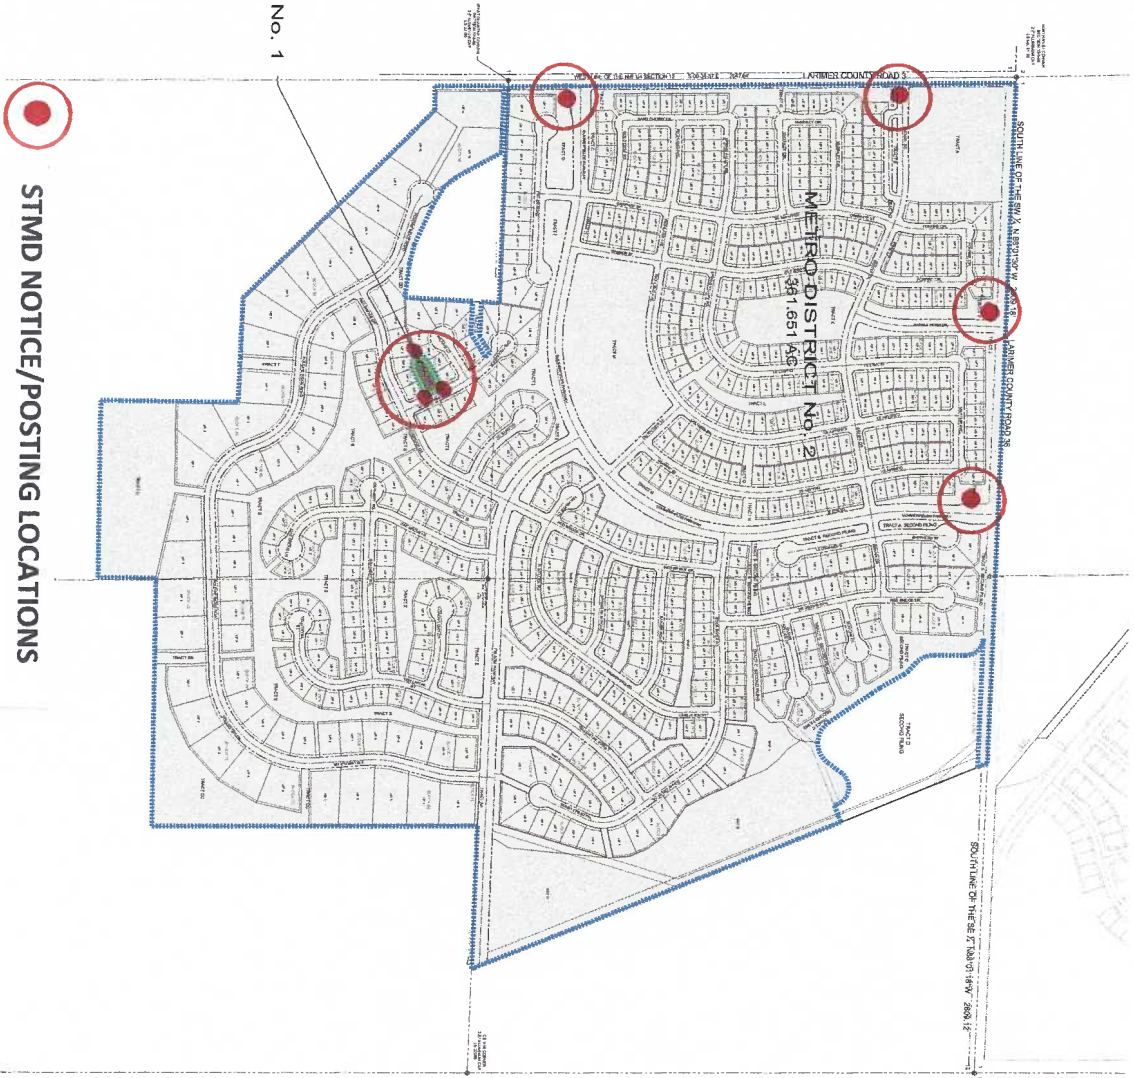

SOUTH TIMNATH DISTRICT MAP

SECTION 12, TOWNSHIP 6 NORTH, RANGE 68 WEST,
TOWN OF TIMNATH, COUNTY OF LARIMER, STATE OF COLORADO

LEGEND:

- District "Number"
- Section Corner
- Metro District Parcel No. 1
- Metro District Parcel No. 2

DISTRICT ACREAGE:

SOUTH TIMNATH METRO DISTRICT LAND DISTRIBUTION TABLE			
PARCEL	SF	AC	% OF TOTAL
METRO DIST #1	14,533	0.334	0.09
METRO DIST #2	15,753,507	361,651	99.91
SUM =	15,768,040	361,984	100.0

DECEMBER 20, 2013

**SOUTH
TIMNATH**
Metropolitan Districts
DISTRICT MAP